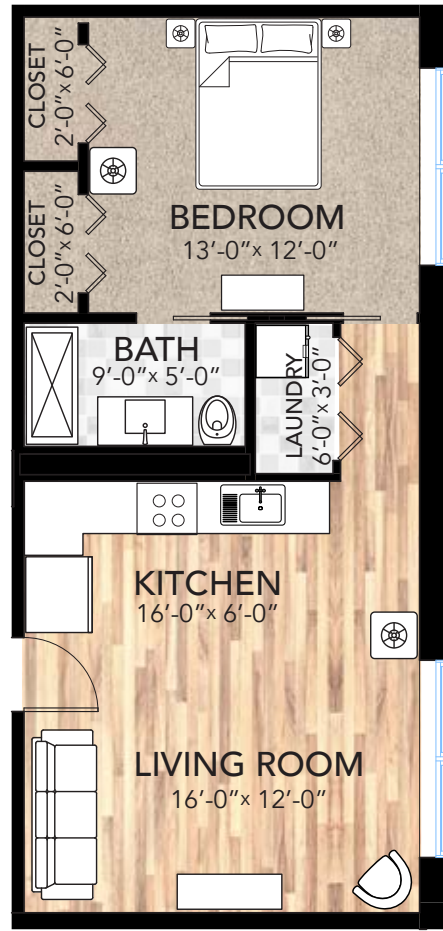

# Grizzly Peak

One Bedroom | Den | Sunroom | 1.5 Bath  
1,380 Square Feet

# Longs Peak

Two Bedroom  
Sunroom | 2 Bath  
1,430 Square Feet

The Peaks North Floor Plans

## Elk Mountain

One Bedroom | 1 Bath  
560 Square Feet

## Bison Peak

One Bedroom | 1.5 Bath  
840 Square Feet