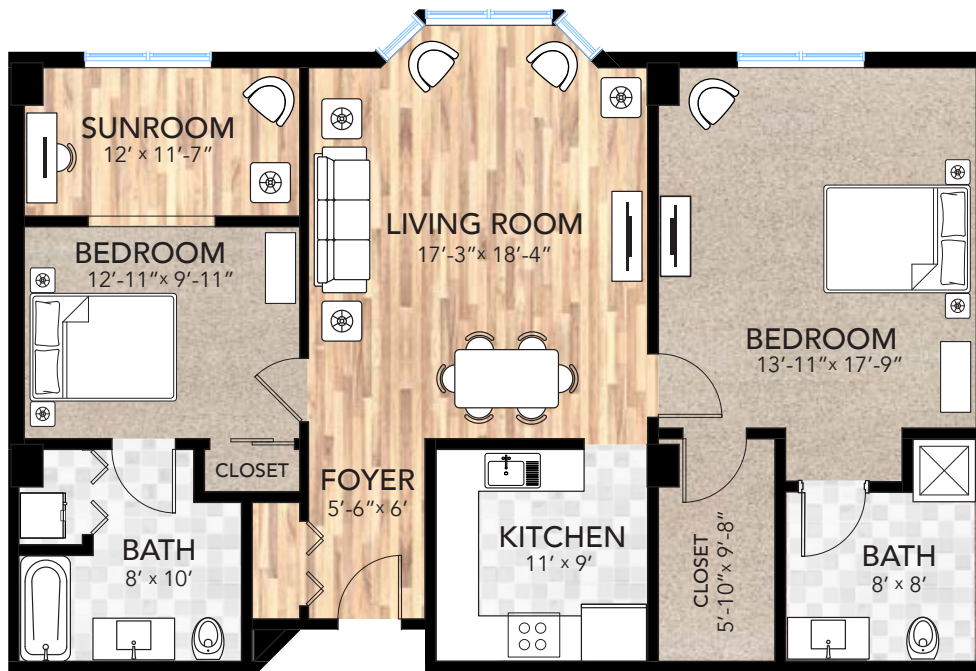

**Vermilion Peak** One Bedroom | Sunroom | 1.5 Bath  
1,140 Square Feet

**Lavender Peak** Two Bedroom | Sunroom | 2 Bath  
1,170 Square Feet

# Longs Peak

Two Bedroom  
Sunroom | 2 Bath  
1,430 Square Feet

The Peaks North Floor Plans

## Bison Peak

One Bedroom | 1.5 Bath  
840 Square Feet

# Mount Jackson

Two Bedroom | Sunroom | 2 Bath  
1,240 Square Feet