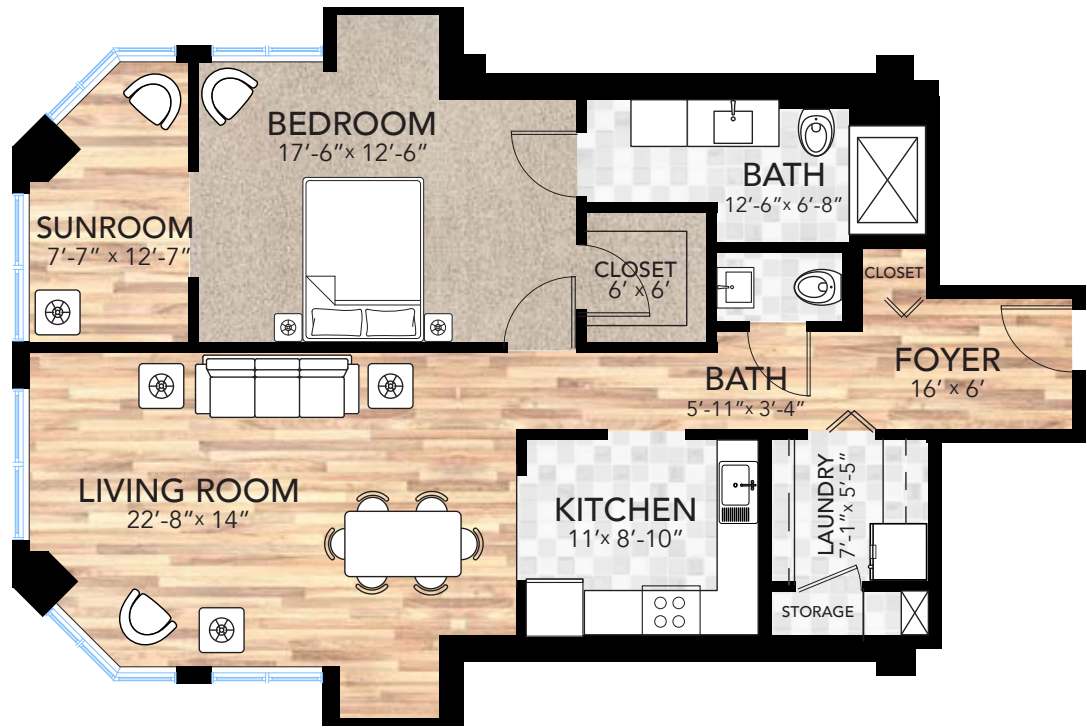

**Vermilion Peak** One Bedroom | Sunroom | 1.5 Bath  
1,140 Square Feet

**Lavender Peak** Two Bedroom | Sunroom | 2 Bath  
1,170 Square Feet

# Grizzly Peak

One Bedroom | Den | Sunroom | 1.5 Bath  
1,380 Square Feet

# Longs Peak

Two Bedroom  
Sunroom | 2 Bath  
1,430 Square Feet

The Peaks North Floor Plans

## Bison Peak

One Bedroom | 1.5 Bath  
840 Square Feet