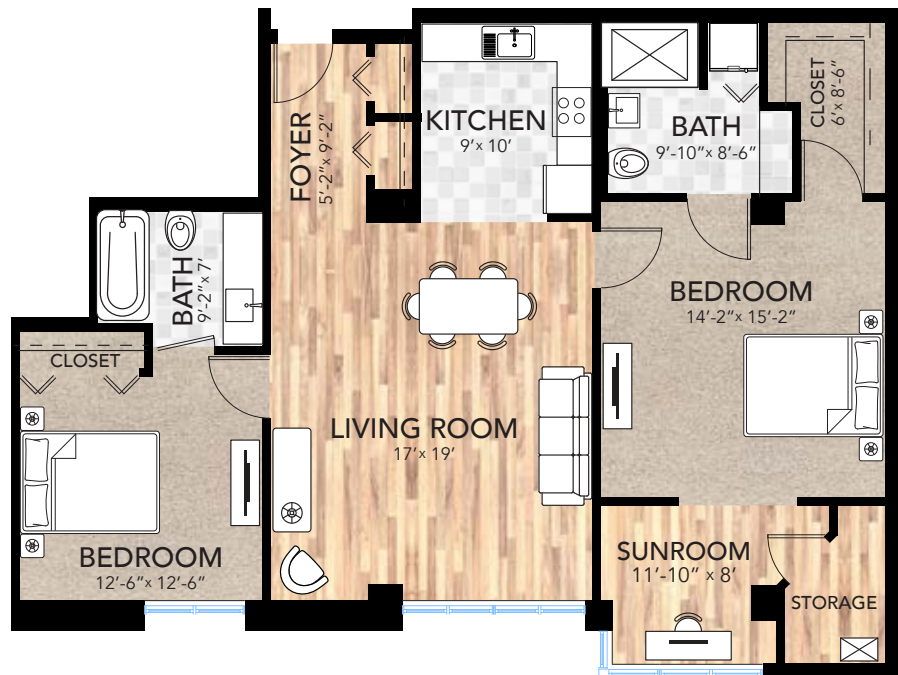

**Vermilion Peak** One Bedroom | Sunroom | 1.5 Bath  
1,140 Square Feet

**Lavender Peak** Two Bedroom | Sunroom | 2 Bath  
1,170 Square Feet

# Grizzly Peak

One Bedroom | Den | Sunroom | 1.5 Bath  
1,380 Square Feet

# Longs Peak

Two Bedroom  
Sunroom | 2 Bath  
1,430 Square Feet

The Peaks North Floor Plans

## Bison Peak

One Bedroom | 1.5 Bath  
840 Square Feet