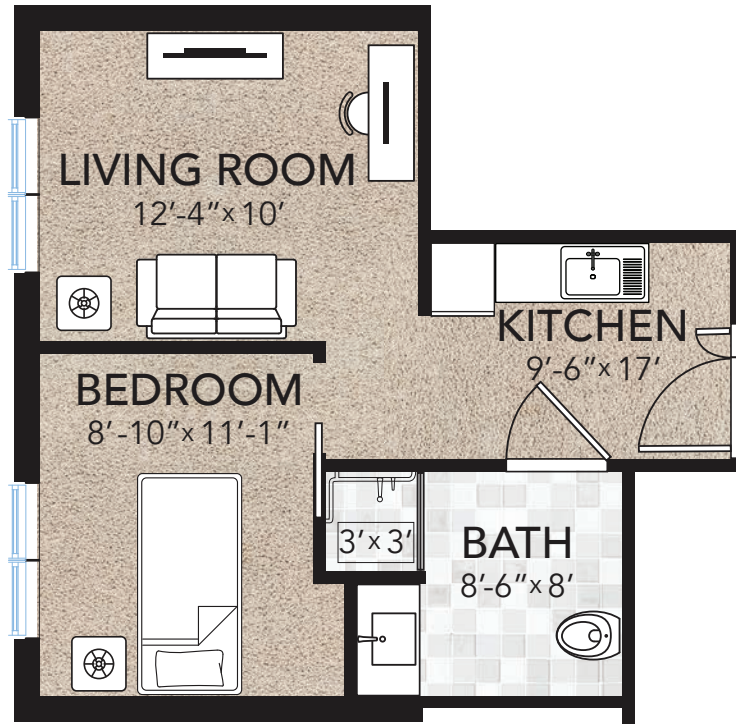

FRASIER

The Meadows Floor Plans  
Assisted Living and Memory Support

**440 Plan** | One Bedroom | Kitchenette-Living Room | 1 Bath  
440 Square Feet

**407 Plan** | One Bedroom | Kitchenette-Living Room | 1 Bath  
407 Square Feet

## 386 Plan

One Bedroom | Kitchenette-Living Room | 1 Bath  
386 Square Feet

## 297 Plan

One Bedroom Studio | 1 Bath  
297 Square Feet

**453 Plan** | One Bedroom | Kitchenette-Living Room | 1 Bath  
453 Square Feet

**408 Plan** | One Bedroom | Kitchenette-Living Room | 1 Bath  
408 Square Feet

# The Meadows Floor Plans