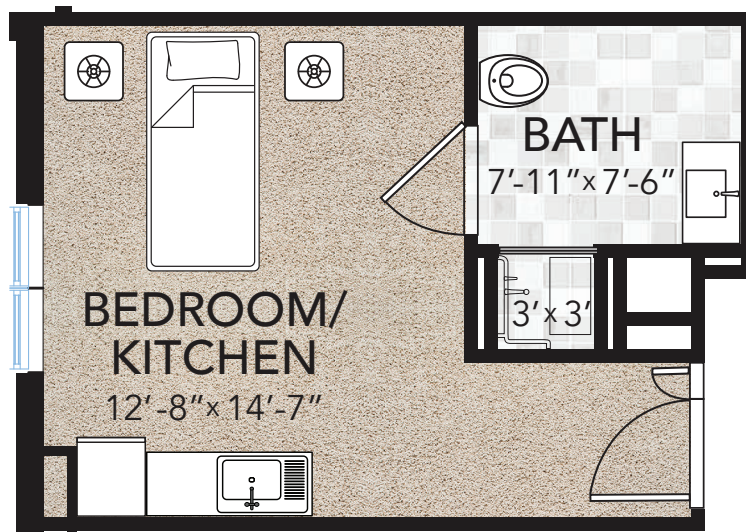

FRASIER

The Meadows Floor Plans  
Assisted Living and Memory Support

**440 Plan** | One Bedroom | Kitchenette-Living Room | 1 Bath  
440 Square Feet

**407 Plan** | One Bedroom | Kitchenette-Living Room | 1 Bath  
407 Square Feet

## 386 Plan

One Bedroom | Kitchenette-Living Room | 1 Bath  
386 Square Feet

## 297 Plan

One Bedroom Studio | 1 Bath  
297 Square Feet

**453 Plan** | One Bedroom | Kitchenette-Living Room | 1 Bath  
453 Square Feet

**408 Plan** | One Bedroom | Kitchenette-Living Room | 1 Bath  
408 Square Feet

# The Meadows Floor Plans