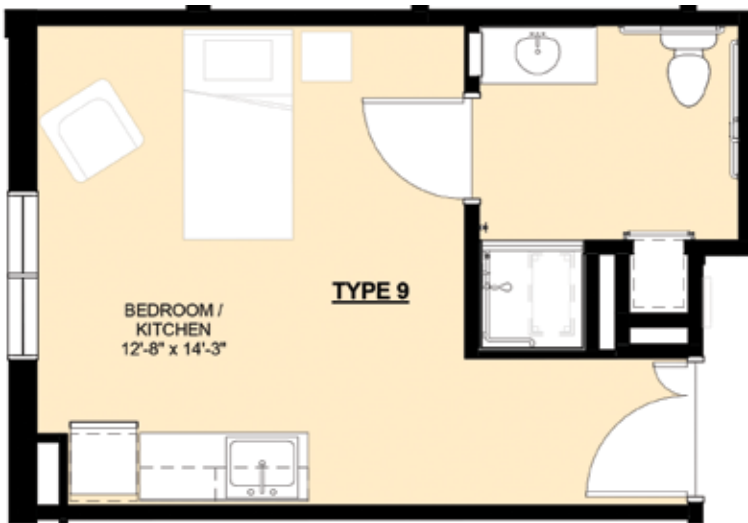

THE MEADOWS ASSISTED LIVING FLOOR PLANS

MEMORY SUPPORT

SAMPLE FLOOR PLANS

Plans are approximate and subject to change

One Bedroom — 453 Square Feet

One Bedroom — 408 Square Feet

4950 Thunderbird Drive | Boulder, Colorado 80303 | 720.562.4460 | FrasierMeadows.org

THE MEADOWS ASSISTED LIVING FLOOR PLANS

MEMORY SUPPORT

SAMPLE FLOOR PLANS

Plans are approximate and subject to change

Studio — 286 Square Feet

Studio — 286 Square Feet

4950 Thunderbird Drive | Boulder, Colorado 80303 | 720.562.4460 | FrasierMeadows.org