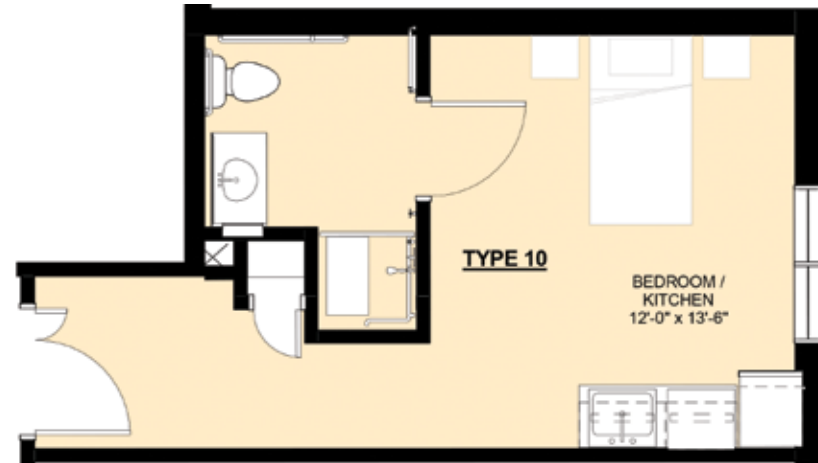

THE MEADOWS ASSISTED LIVING FLOOR PLANS

MEMORY SUPPORT

SAMPLE FLOOR PLANS

Plans are approximate and subject to change

One Bedroom — 453 Square Feet

One Bedroom — 408 Square Feet

4950 Thunderbird Drive | Boulder, Colorado 80303 | 720.562.4460 | FrasierMeadows.org

THE MEADOWS ASSISTED LIVING FLOOR PLANS

MEMORY SUPPORT

SAMPLE FLOOR PLANS

Plans are approximate and subject to change

Studio — 286 Square Feet

Studio — 286 Square Feet

4950 Thunderbird Drive | Boulder, Colorado 80303 | 720.562.4460 | FrasierMeadows.org