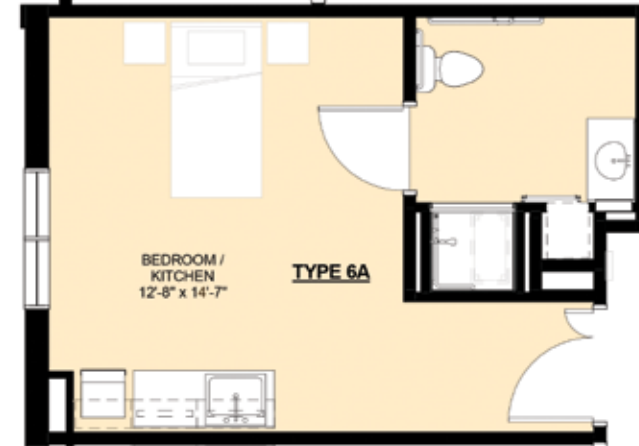

FLOOR PLANS ASSISTED LIVING

FRASIER SAMPLE FLOOR PLANS

Plans are approximate and subject to change

One Bedroom — 386 Square Feet

Studio — 297 Square Feet

350 Ponca Place • Boulder, Colorado 80303 • 720-562-4460 • FrasierMeadows.org

FLOOR PLANS ASSISTED LIVING

FRASIER SAMPLE FLOOR PLANS

Plans are approximate and subject to change

One Bedroom — 407 Square Feet

One Bedroom — 440 Square Feet

350 Ponca Place • Boulder, Colorado 80303 • 720-562-4460 • FrasierMeadows.org