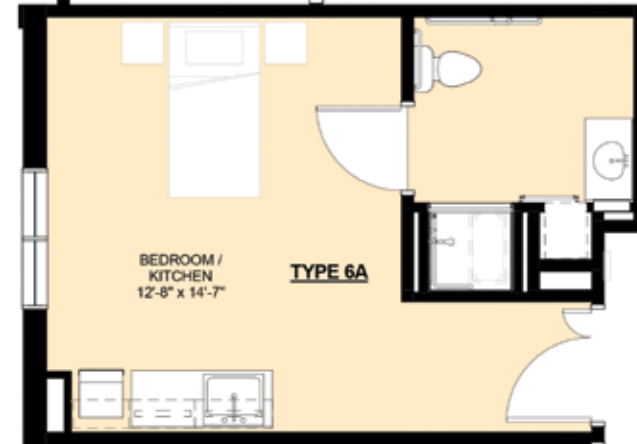

THE MEADOWS ASSISTED LIVING FLOOR PLANS

ASSISTED LIVING

SAMPLE FLOOR PLANS

Plans are approximate and subject to change

One Bedroom — 386 Square Feet

Studio — 297 Square Feet

4950 Thunderbird Drive | Boulder, Colorado 80303 | 720.562.4460 | FrasierMeadows.org

THE MEADOWS ASSISTED LIVING FLOOR PLANS

ASSISTED LIVING

SAMPLE FLOOR PLANS

Plans are approximate and subject to change

One Bedroom — 407 Square Feet

One Bedroom — 440 Square Feet

4950 Thunderbird Drive | Boulder, Colorado 80303 | 720.562.4460 | FrasierMeadows.org